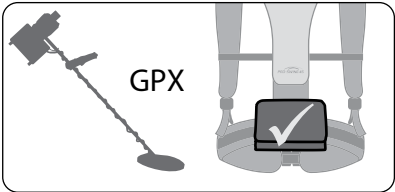

PRO-SWING 45

Instruction Guide

W8

World's Best Metal Detection Technologies

MINELAB
www.minelab.com

1**2**

3

4