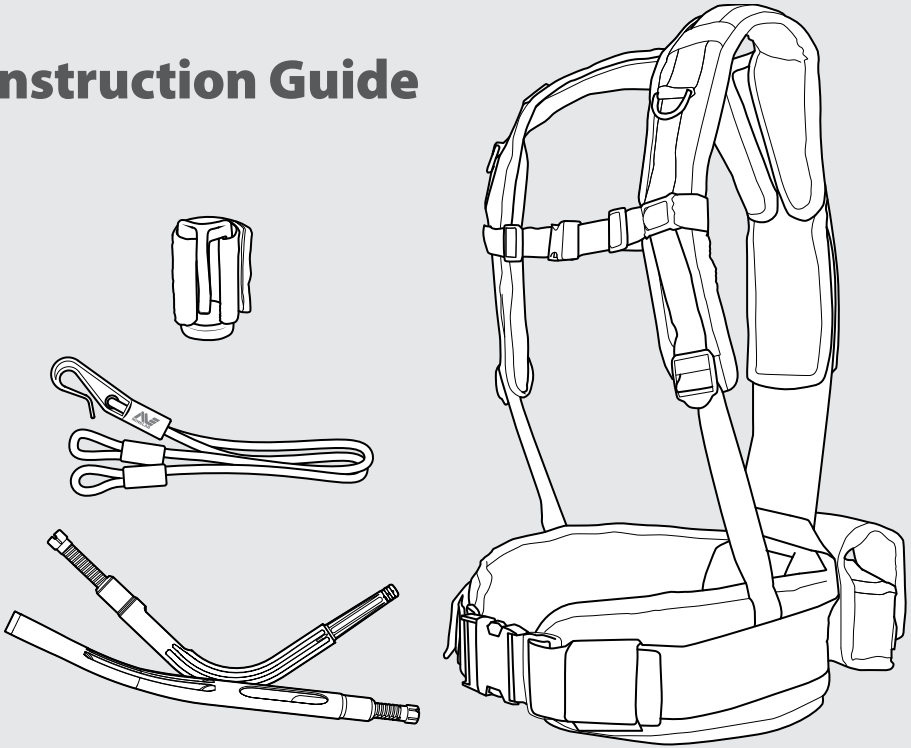

PRO-SWING 45

Instruction Guide

W8

World's Best Metal Detection Technologies

MINELAB
www.minelab.com

1**2**

3

4